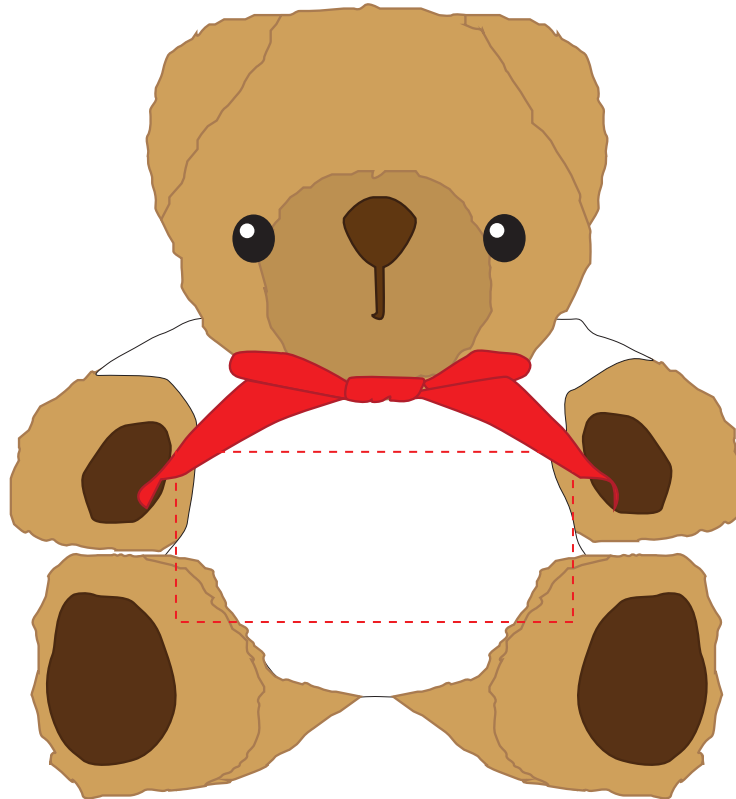

Your Ref:	Quantity:	Product Code: TB0005 & TB0105
Our Ref:	Version: 1	Product Colour: CINNAMON

PRINTING CONCERNS:

PRODUCT INFO:

We stock this item in the following colours

PANTONE REFERENCE(S)

Full Colour Printing

ARTWORK SCALE 75%

ARTWORK SCALE 100%
Max print area: 70mm x 30mm

Product Image for visualisation
- colours may vary

The dashed line is to demonstrate print area and will not appear on your printed item

PLEASE NOTE: