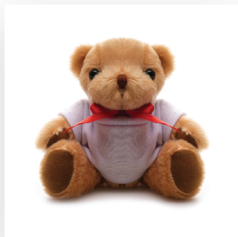

Your Ref:	Quantity:	Product Code: TB0005 & TB0105
Our Ref:	Version: 1	Product Colour: CINNAMON

PRINTING CONCERNS:

PRODUCT INFO:

We stock this item in the following colours

PANTONE REFERENCE(S)

Full Colour Printing

ARTWORK SCALE 75%

ARTWORK SCALE 100%
Max print area: 70mm x 30mm

Product Image for visualisation
- colours may vary

The dashed line is to demonstrate print area and will not appear on your printed item

PLEASE NOTE: